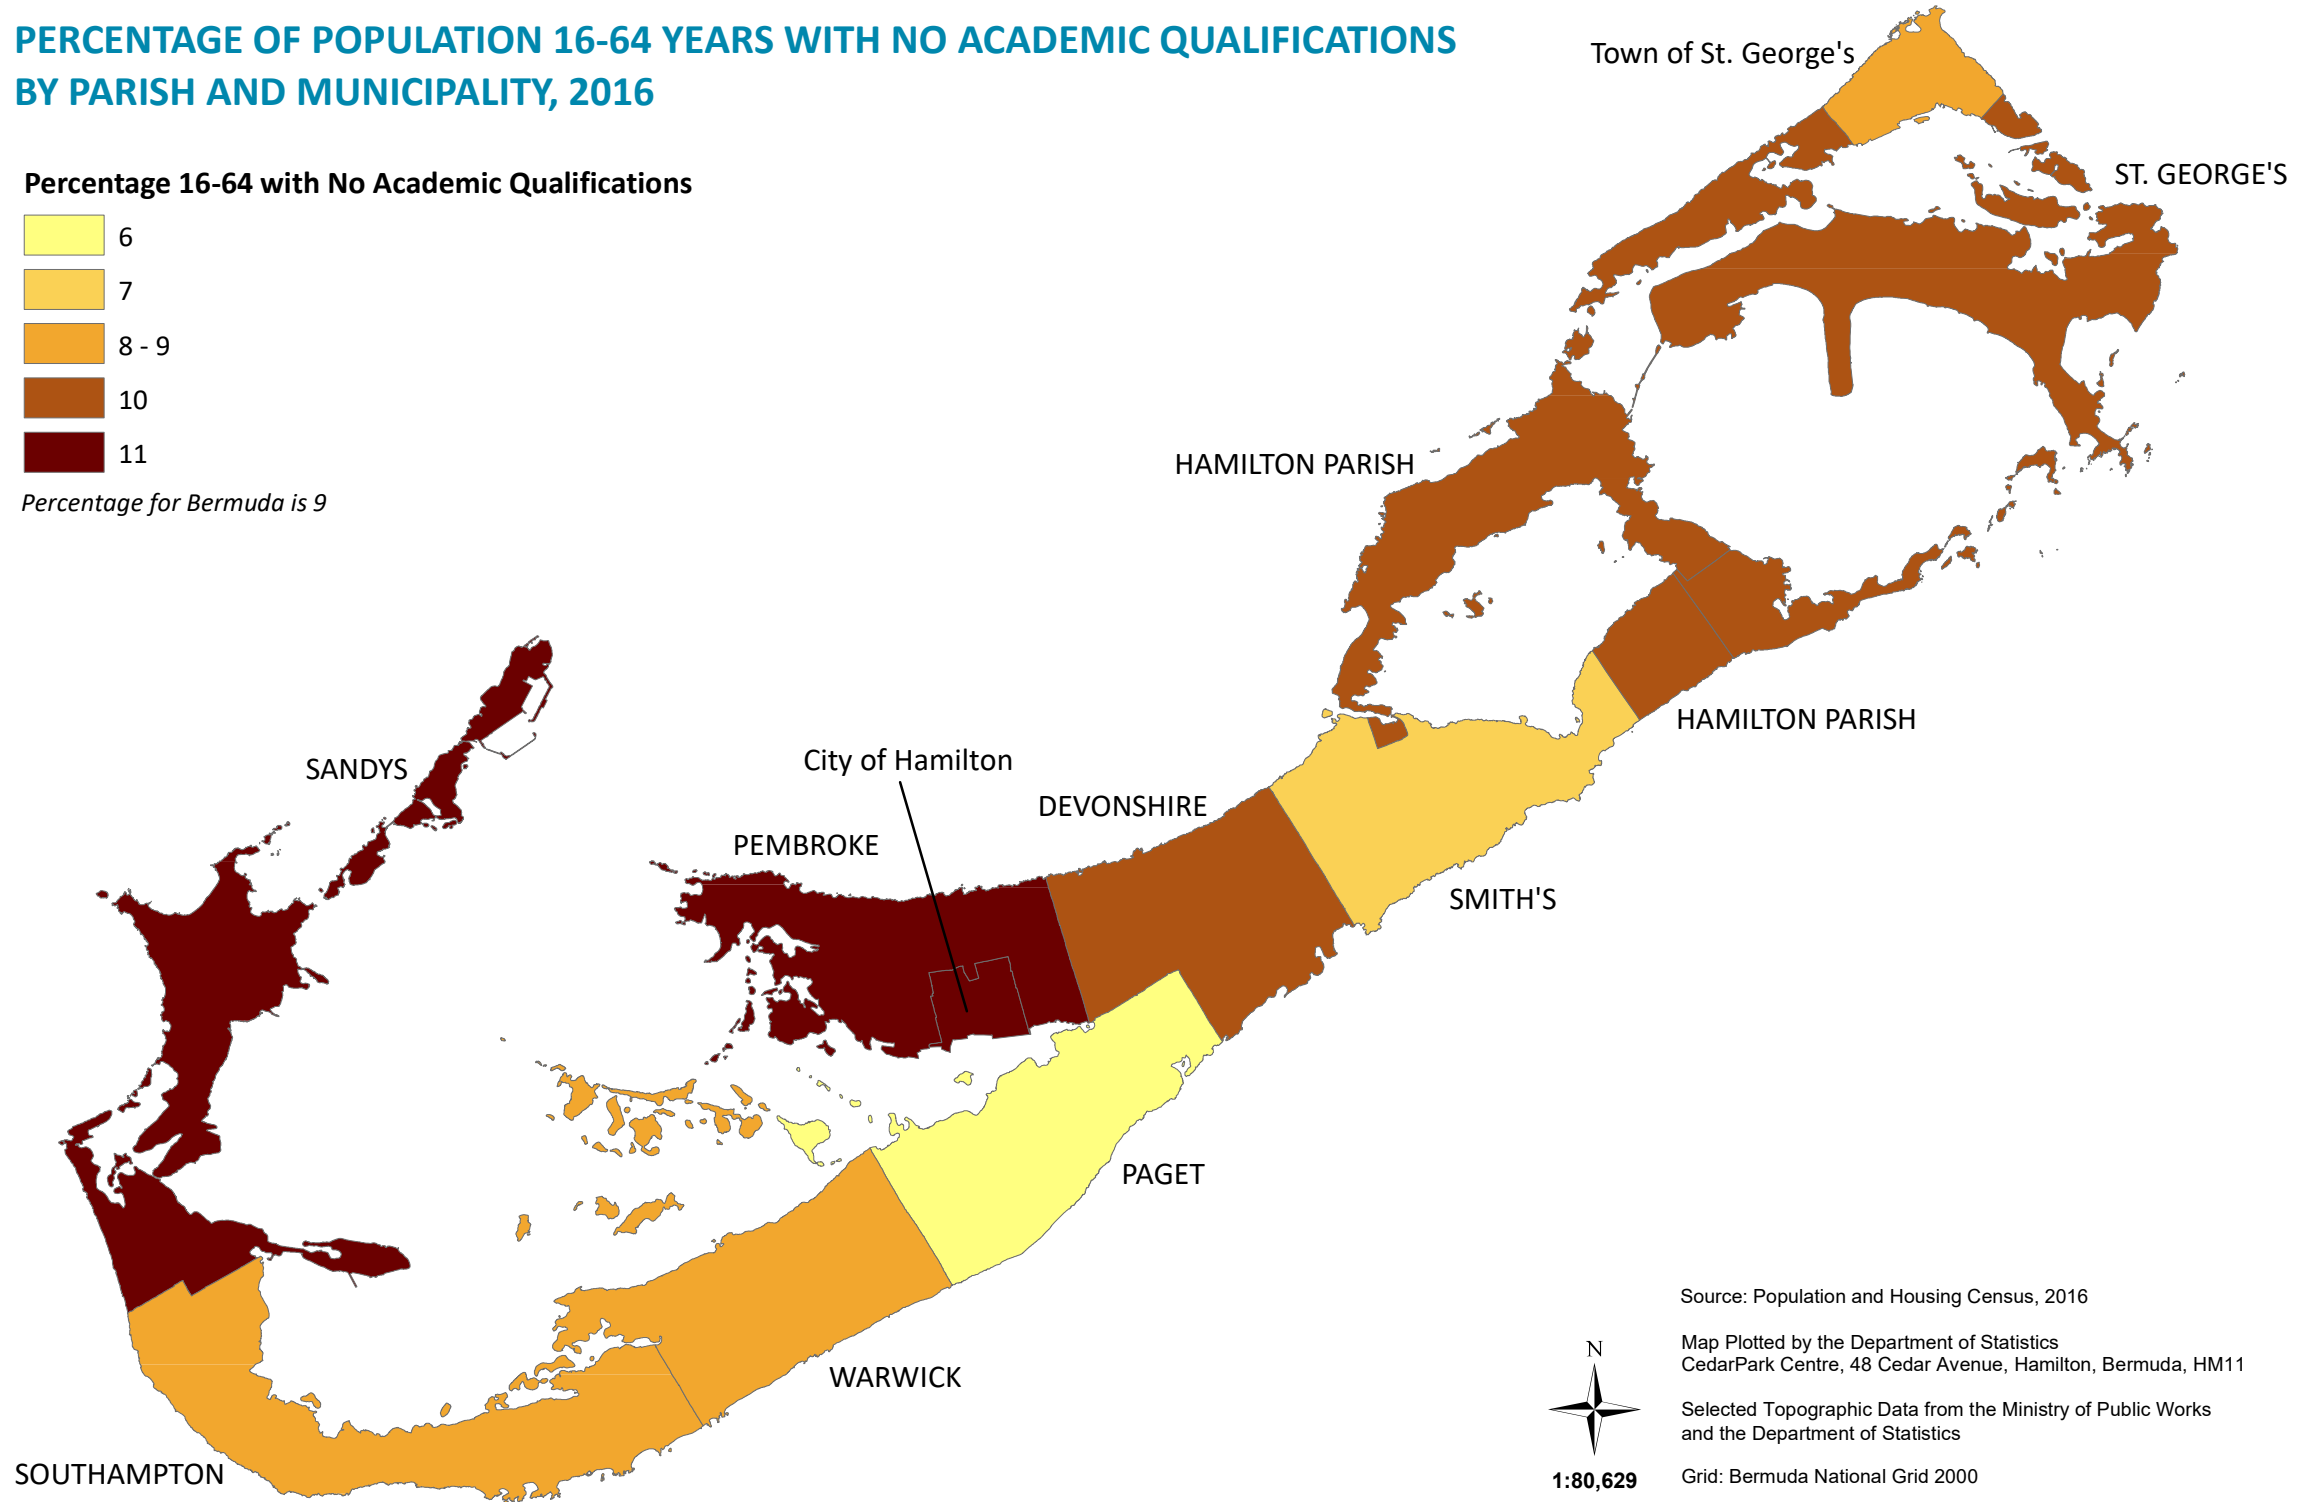

PERCENTAGE OF POPULATION 16-64 YEARS WITH NO ACADEMIC QUALIFICATIONS BY PARISH AND MUNICIPALITY, 2016

Percentage 16-64 with No Academic Qualifications

Percentage for Bermuda is 9

Source: Population and Housing Census, 2016

Map Plotted by the Department of Statistics
CedarPark Centre, 48 Cedar Avenue, Hamilton, Bermuda, HM11

Selected Topographic Data from the Ministry of Public Works
and the Department of Statistics

Grid: Bermuda National Grid 2000