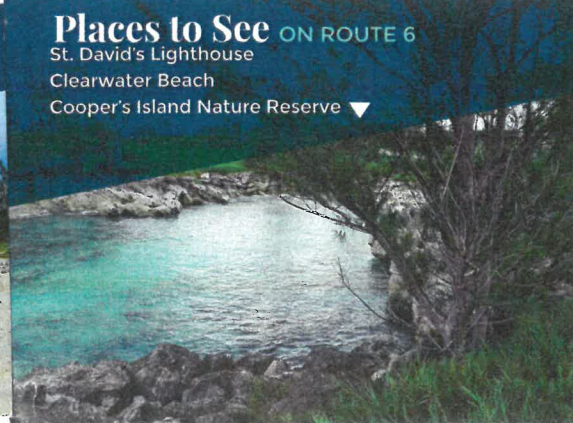

NOTES: All trips enter St. David's via Southside Road and exit via St. David's Main Road, and provide service to Clearwater Beach.

Places to See ON ROUTE 6
Clearwater Beach ▼

Places to See ON ROUTE 6
St. David's Lighthouse
Clearwater Beach
Cooper's Island Nature Reserve ▼