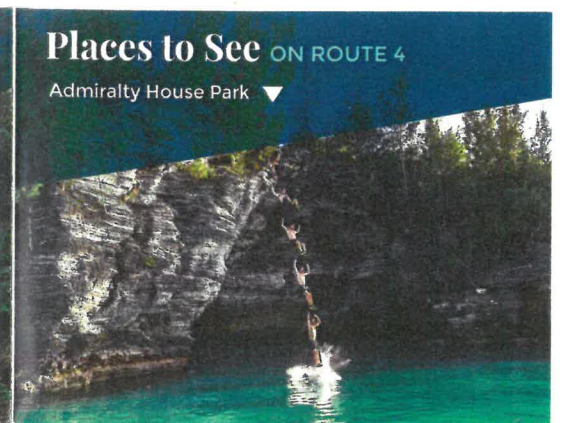

AVERAGE RUNNING TIMES (IN MINUTES):

HAMILTON TO:		SPANISH POINT TO:	
Admiralty House Park	7	Admiralty House Park	5
Spanish Point	12	Hamilton	12