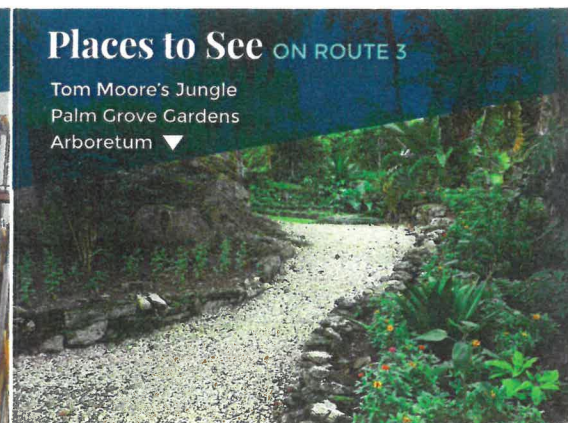

AVERAGE RUNNING TIMES (IN MINUTES):

HAMILTON TO:		ST. GEORGE'S TO:	
Zuill's Park	15	Grotto Bay	18
Devil's Hole	22	Caves	20
Caves	38	Devil's Hole	36
Grotto Bay	40	Zuill's Park	43
St. George's	58	Hamilton	58