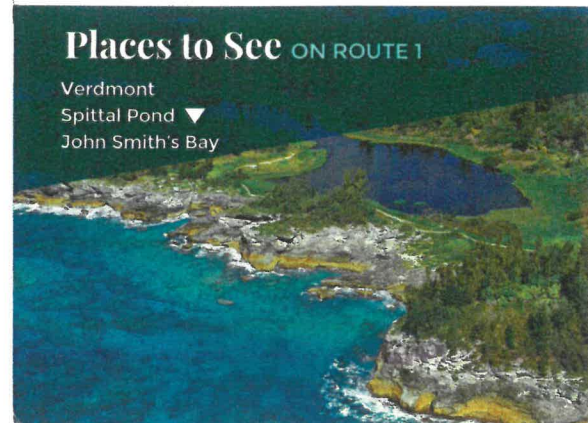

1 **Hamilton to St. George's**
Via Tucker's Town, The Caves and Grotto Bay

MONDAY TO FRIDAY		SATURDAY	
LEAVES HAMILTON	LEAVES ST. GEORGE'S	LEAVES HAMILTON	LEAVES ST. GEORGE'S
9:15 AM	9:52 AM	8:15 AM	8:52 AM
10:15	10:52	9:15	9:52
11:15	11:52	10:15	10:52
12:15 PM	12:52 PM	11:15	11:52
1:15	1:52	12:15 PM	12:52 PM
2:15	2:52 hs	1:15	1:52
4:15	3:52	2:15	2:52
	4:52	3:15	3:52
		4:15	4:52

SUNDAY & HOLIDAYS

LEAVES HAMILTON	LEAVES ST. GEORGE'S
11:00 AM	11:00 AM
12:00 PM	12:00 PM
1:00	1:00
2:00	2:00
3:00	3:00
4:00	4:00
5:00	5:00

NOTE:
hs - Trip operates via Harrington Sound School route; does not serve South Road between Devil's Hole and Collector's Hill.

ST. GEORGE'S TO:	
Grotto Bay	18
Caves	20
Tucker's Point Gate	28
John Smith's Bay	35
Verdmont	42
Collectors Hill	44
Hospital	53
Hamilton	60

1 **Hamilton to Grotto Bay**
Via Tucker's Town and The Caves

MONDAY TO FRIDAY		SATURDAY	
LEAVES HAMILTON	LEAVES GROTTO BAY	LEAVES HAMILTON	LEAVES GROTTO BAY
6:45 AM	7:10 AM	7:45 AM	8:10 AM
7:15	7:40	8:15	8:40
7:45	8:10	8:45	9:10
8:15	8:40	9:15	9:40
8:45	9:10		10:10
9:15	9:40		
	10:10		

SUNDAYS & HOLIDAYS

LEAVES HAMILTON	LEAVES GROTTO BAY
9:15 AM	10:00 AM

Refer to Hamilton to St. George's schedule

NOTES:
dh - Trip operates to Devil's Hole; does not serve Tucker's Point or Grotto Bay.
hs - Trip operates via Harrington Sound School route; does not serve South Road between Devil's Hole and Collectors Hill.