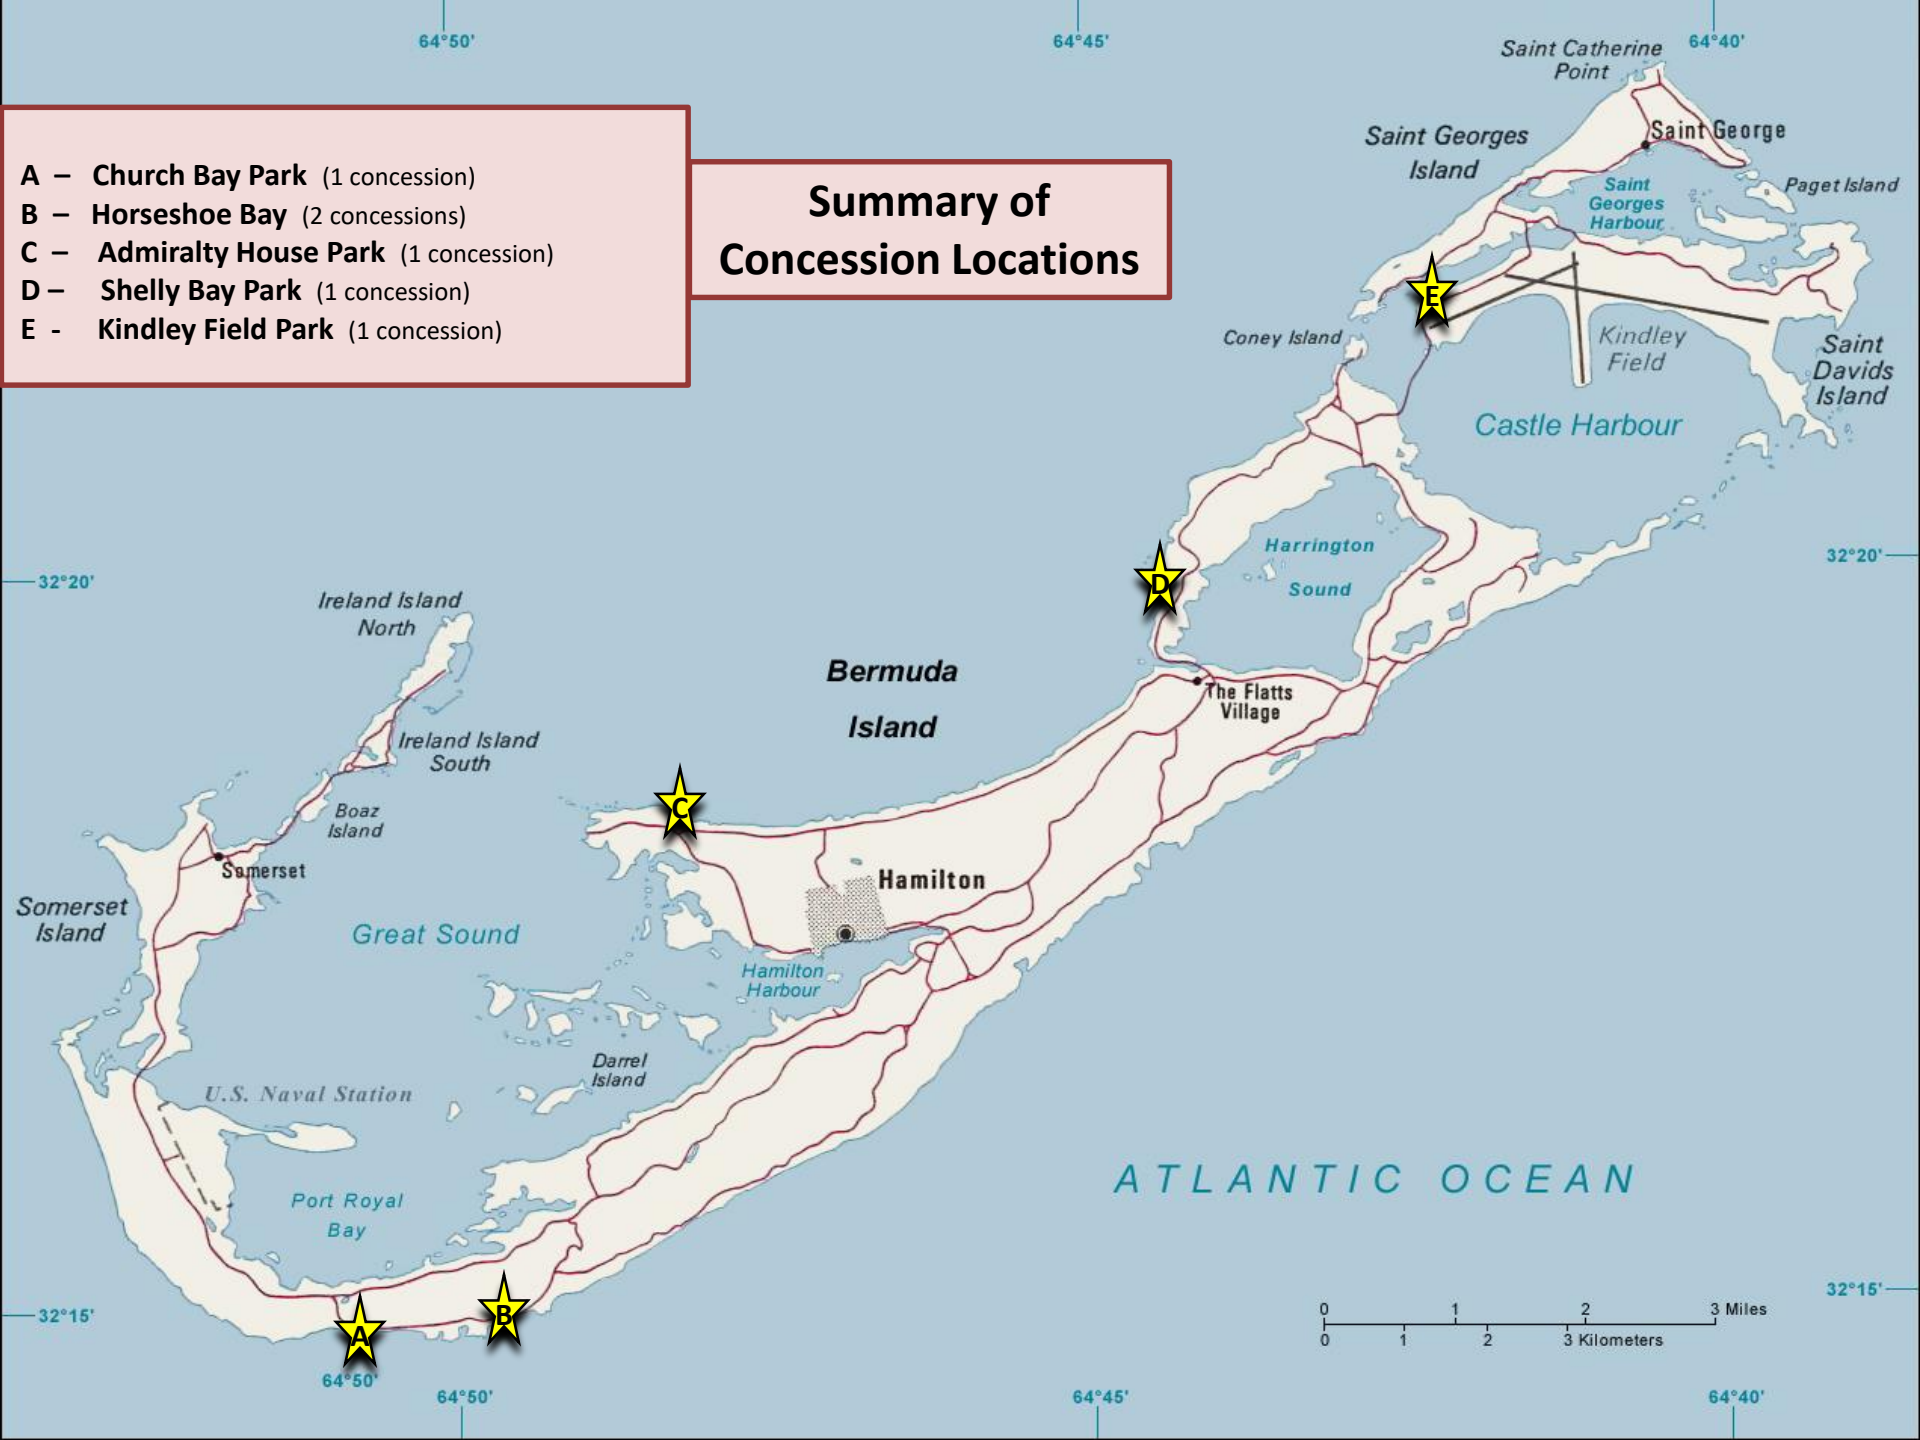

Summary of Concession Locations

- A – Church Bay Park (1 concession)
- B – Horseshoe Bay (2 concessions)
- C – Admiralty House Park (1 concession)
- D – Shelly Bay Park (1 concession)
- E – Kindley Field Park (1 concession)

Church Bay Park, Southampton

1:

- Approx. 15'x10'
- Food Concession or Beach Rentals

Horseshoe Bay, Southampton

1
2

1:

- Approx. 10'x10'
- Amenity Concession

2:

- Approx. 10'x10'
- Amenity Concession

Admiralty House Park, Pembroke

1

1:

- Approx. 15'x10'
- Food Concession

Shelly Bay Park, Hamilton Parish

1

1:

- Approx. 15'x10'
- Beach Rentals/ Food Concession

Kindley Field Park, St. Georges

1

1:

- Approx. 20'x10'
- Food Concession