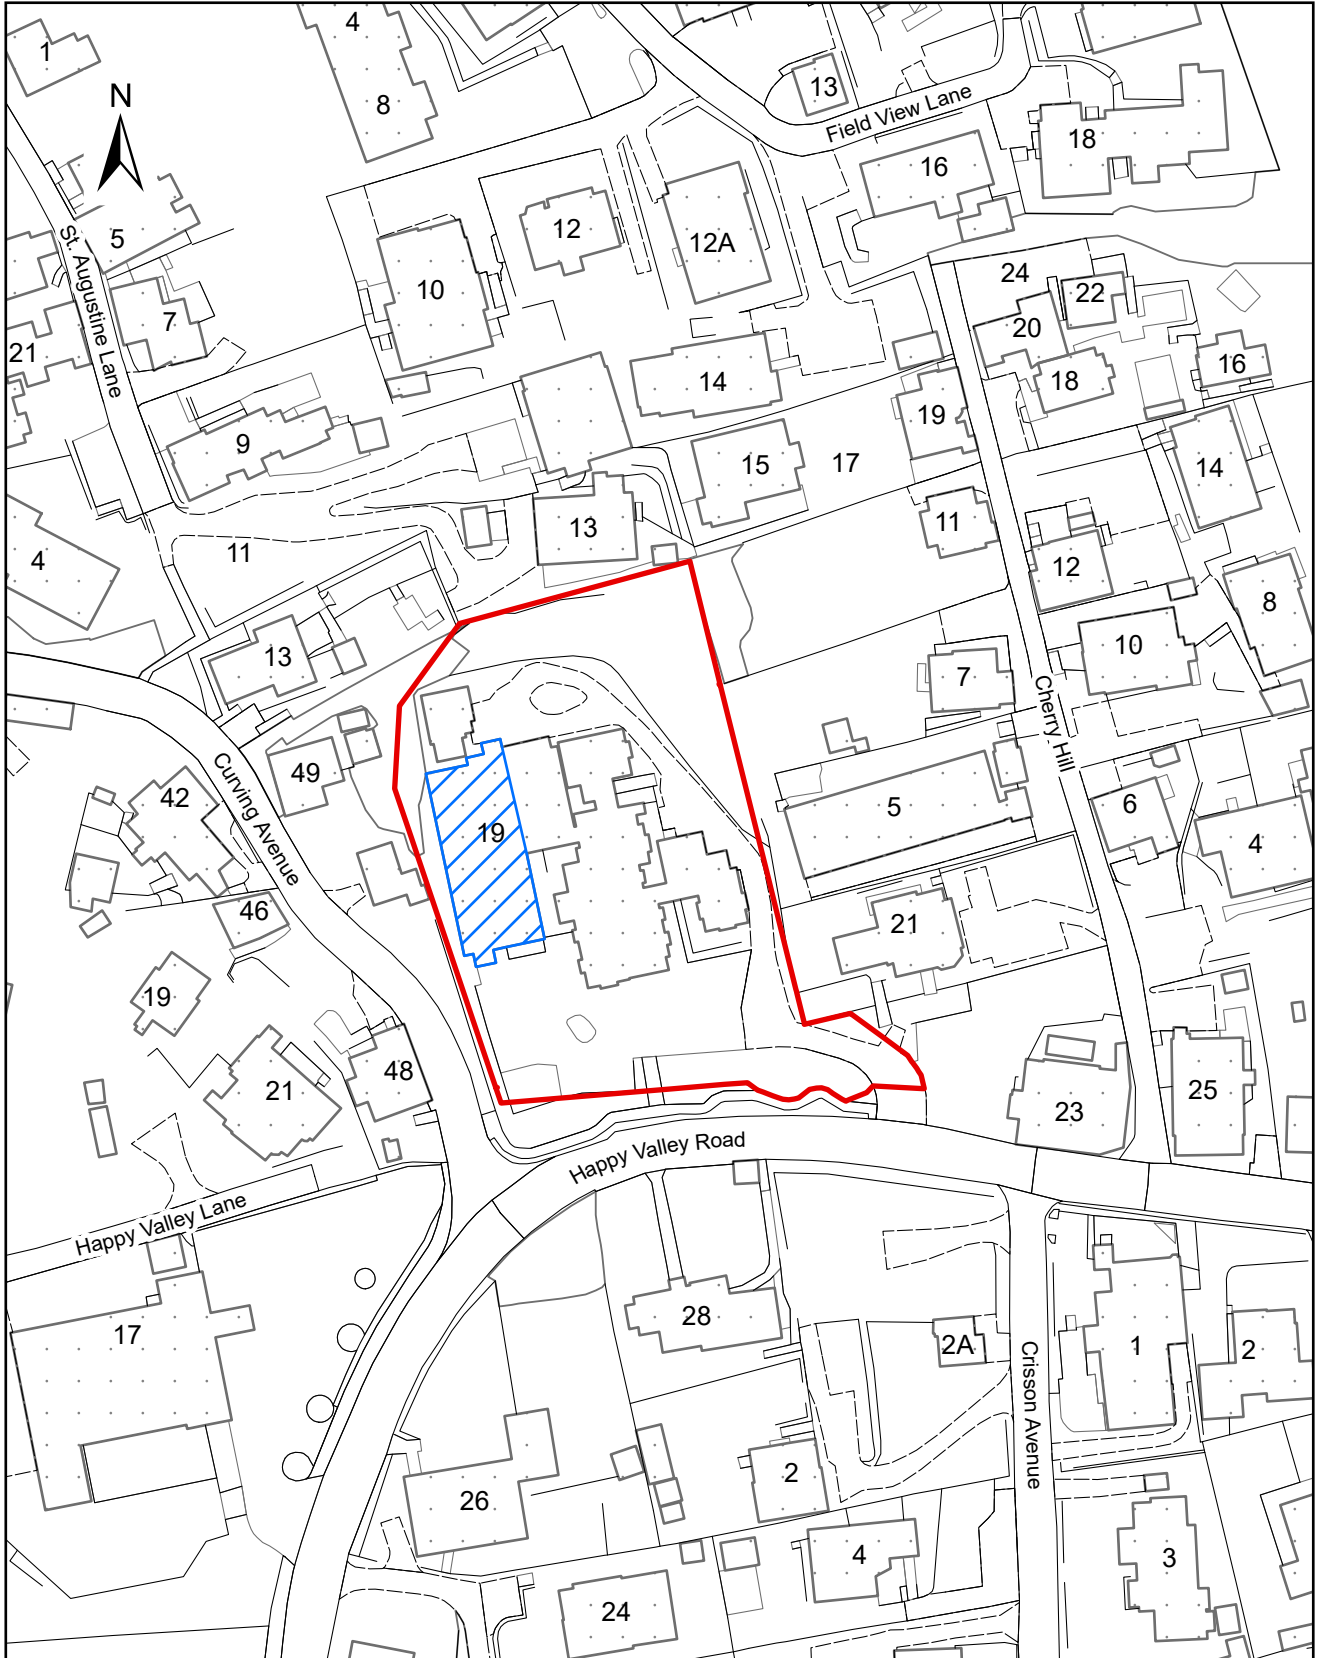

GOVERNMENT OF BERMUDA
Ministry of Public Works

Lease Plan

19 Happy Valley Road, Pembroke

Date: 07 May 2025
Scale: 1:1,000

Drawing No. 5510046686
File No.

Area = 0.215 ha (0.53 acres)
For Identification Purposes

Area Excluded = 279.4 sq.m (3007.4 sq. ft)